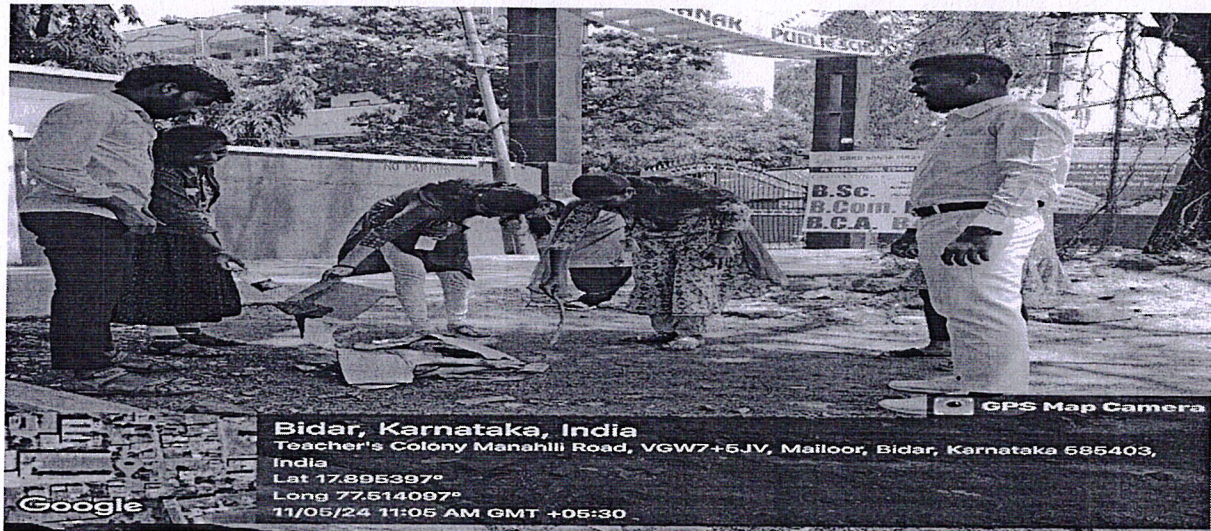

Documentary Evidence

Ravikiran
PRINCIPAL
Gurunanak College of Education
BIDAR-585403